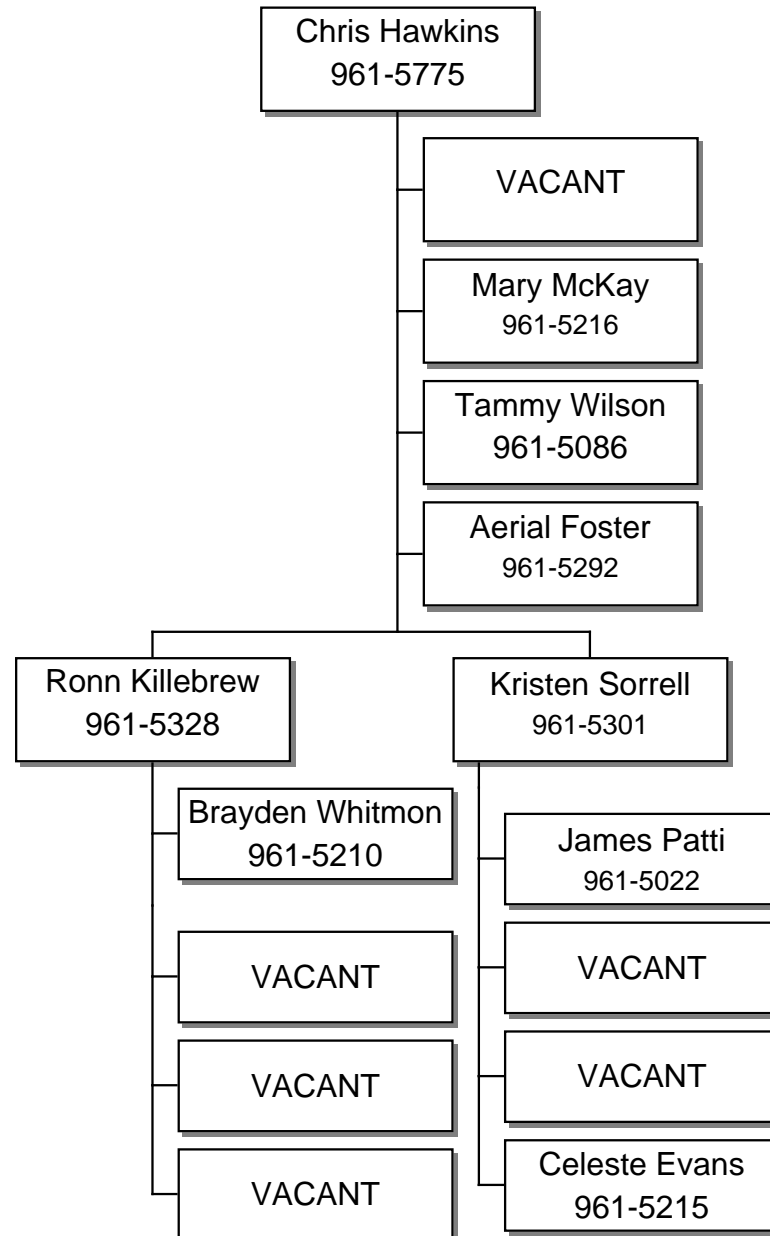

MISSISSIPPI DEPARTMENT OF ENVIRONMENTAL QUALITY

OFFICE OF LAND AND WATER RESOURCES
Permitting, Certification & Compliance Division
Page 3