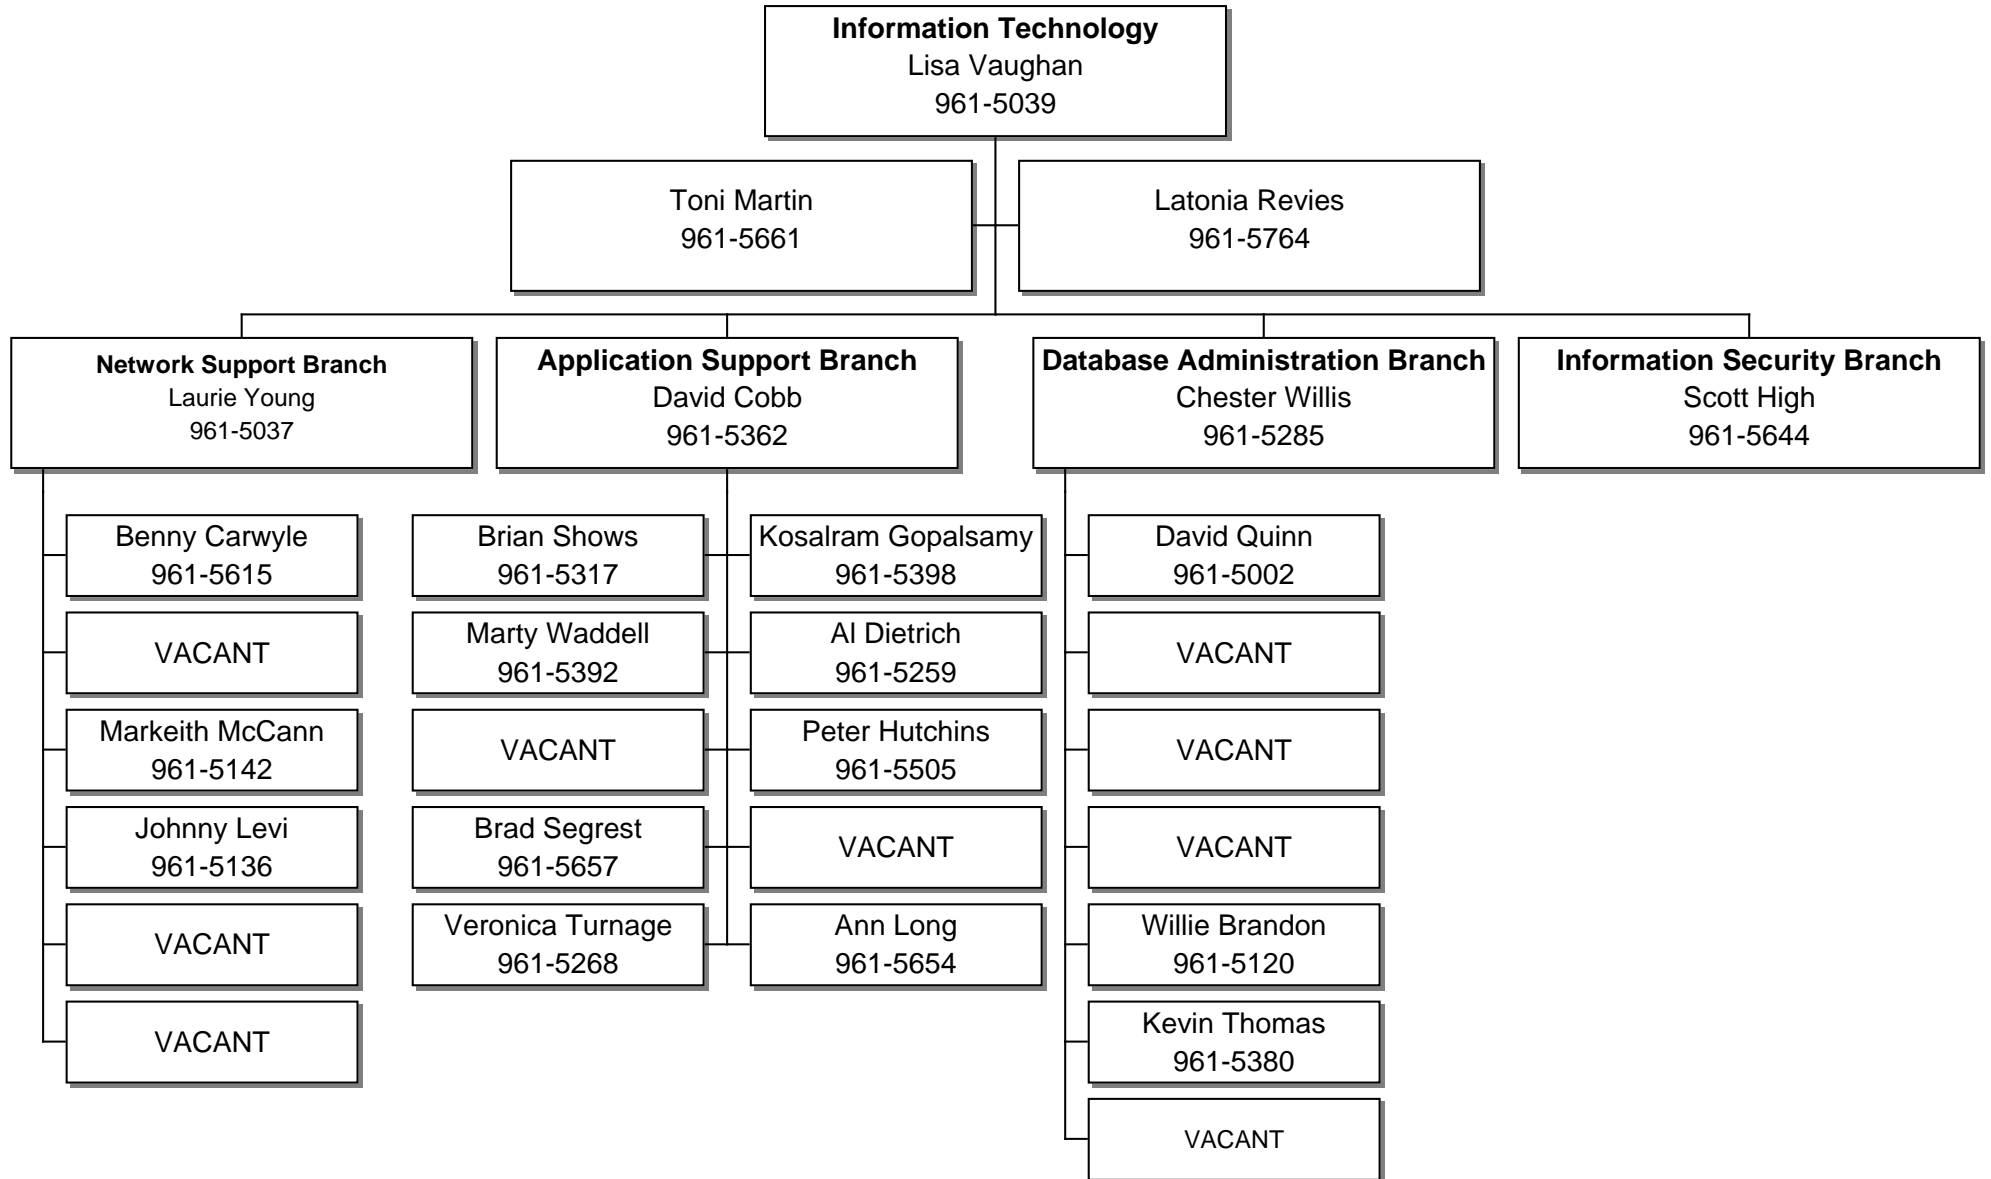

# MISSISSIPPI DEPARTMENT OF ENVIRONMENTAL QUALITY

EXECUTIVE DIRECTOR'S OFFICE

Office of Restoration

Page 4

**MISSISSIPPI DEPARTMENT OF ENVIRONMENTAL QUALITY**  
**EXECUTIVE DIRECTOR'S OFFICE**  
**Office of Information Technology**  
**Page 5**