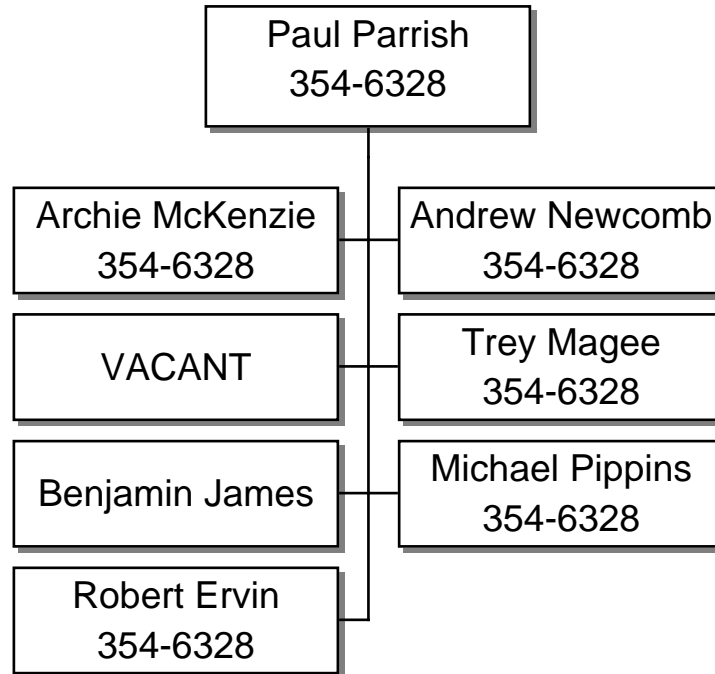

MISSISSIPPI DEPARTMENT OF ENVIRONMENTAL QUALITY

OFFICE OF GEOLOGY
Environmental Geology
Page 2