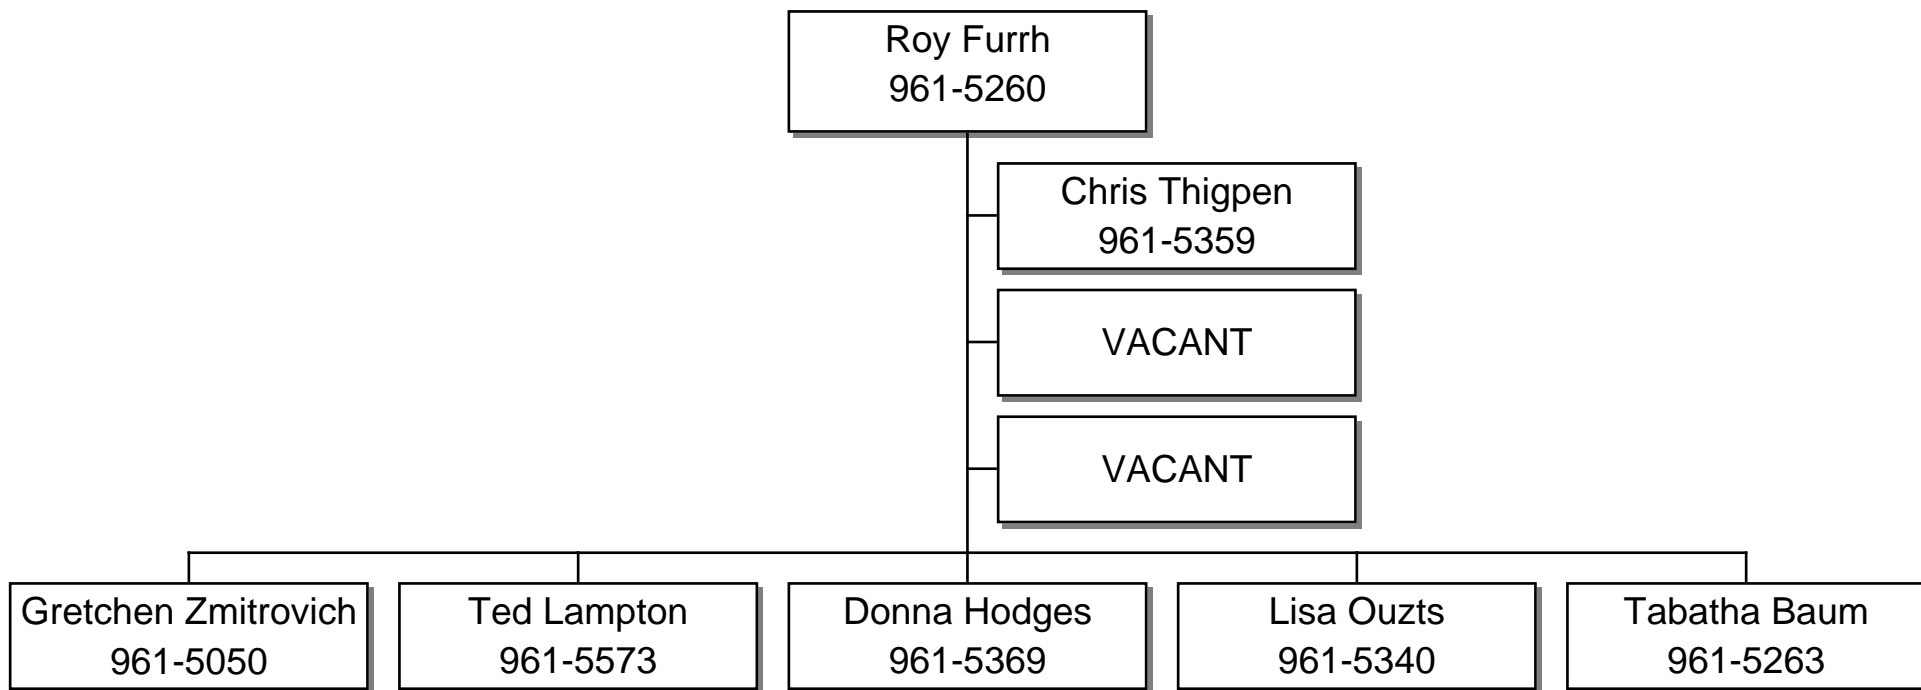

MISSISSIPPI DEPARTMENT OF ENVIRONMENTAL QUALITY  
Executive Director's Office  
Page 1

**MISSISSIPPI DEPARTMENT OF ENVIRONMENTAL QUALITY**

**EXECUTIVE DIRECTOR'S OFFICE**

**Legal Division**

**Page 2**

**MISSISSIPPI DEPARTMENT OF ENVIRONMENTAL QUALITY**