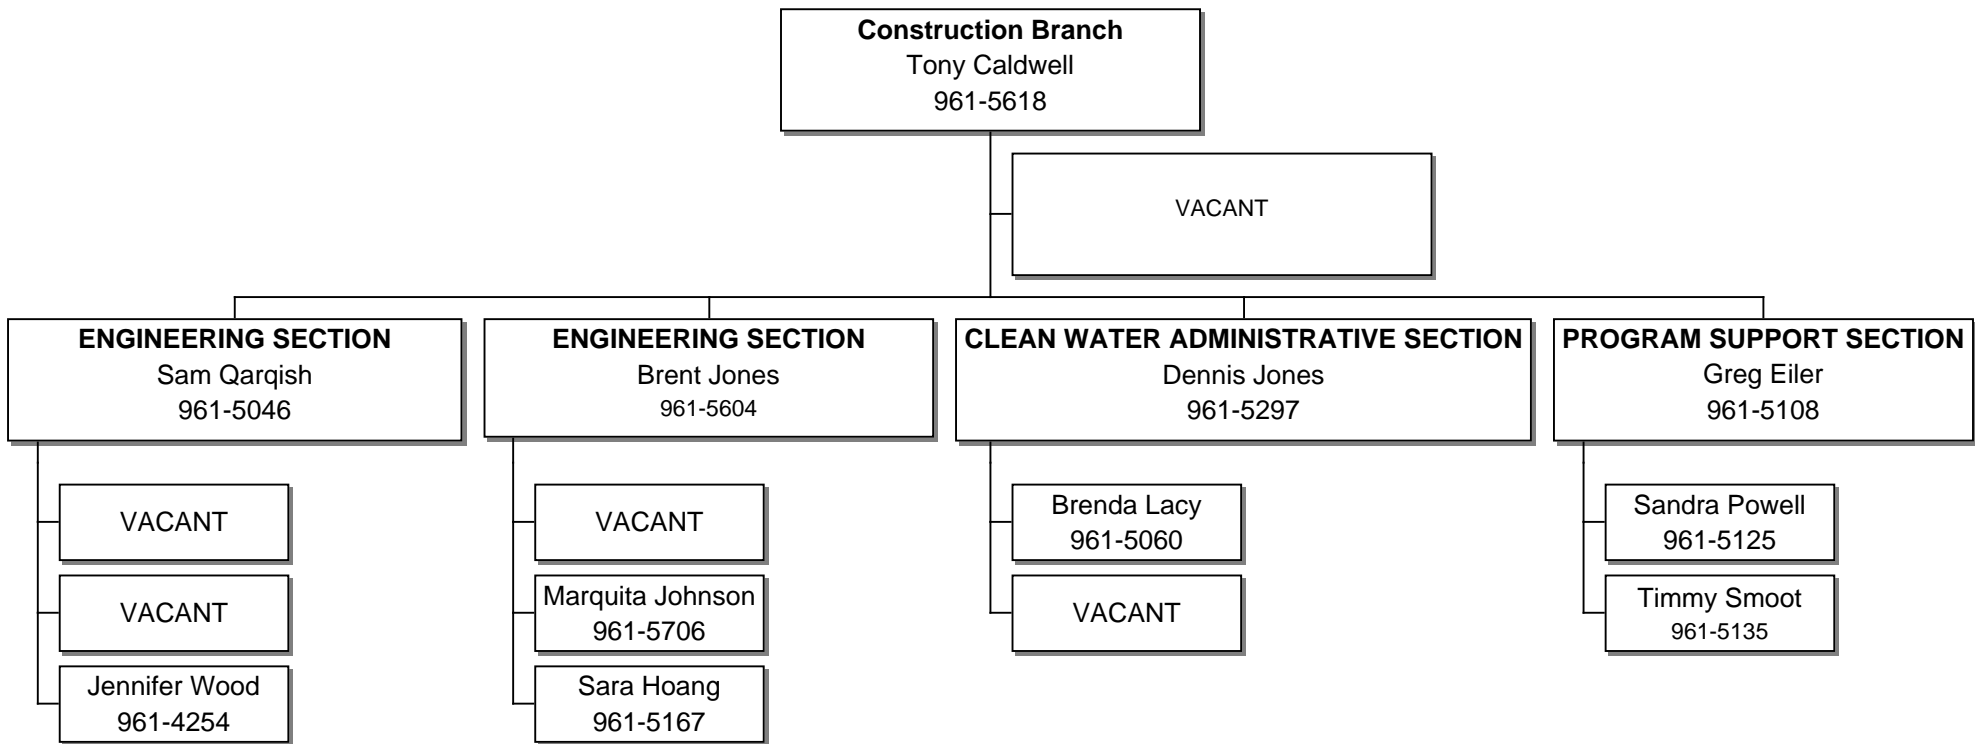

MISSISSIPPI DEPARTMENT OF ENVIRONMENTAL QUALITY
OFFICE OF POLLUTION CONTROL

SW - Construction Branch

Page 4