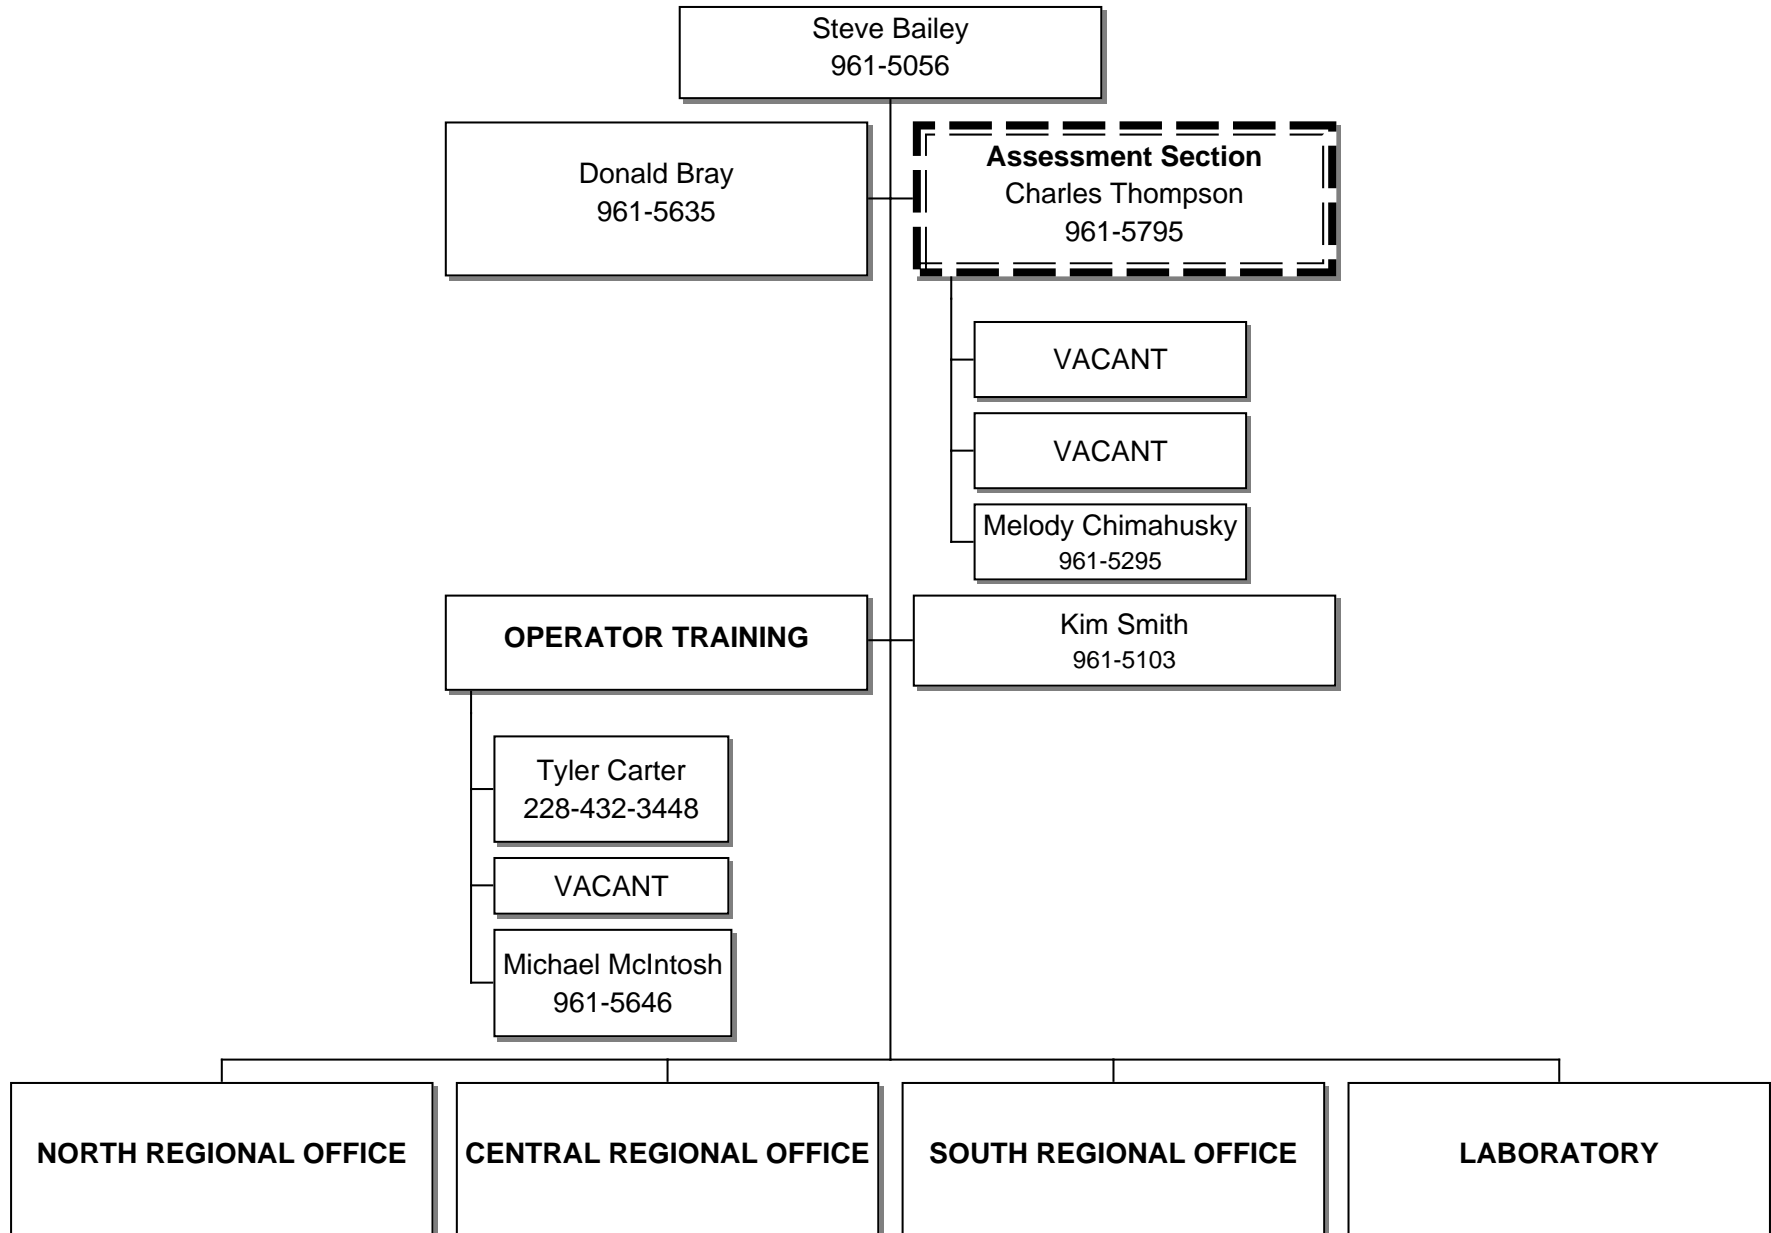

MISSISSIPPI DEPARTMENT OF ENVIRONMENTAL QUALITY
OFFICE OF POLLUTION CONTROL
Field Services Division
Page 6