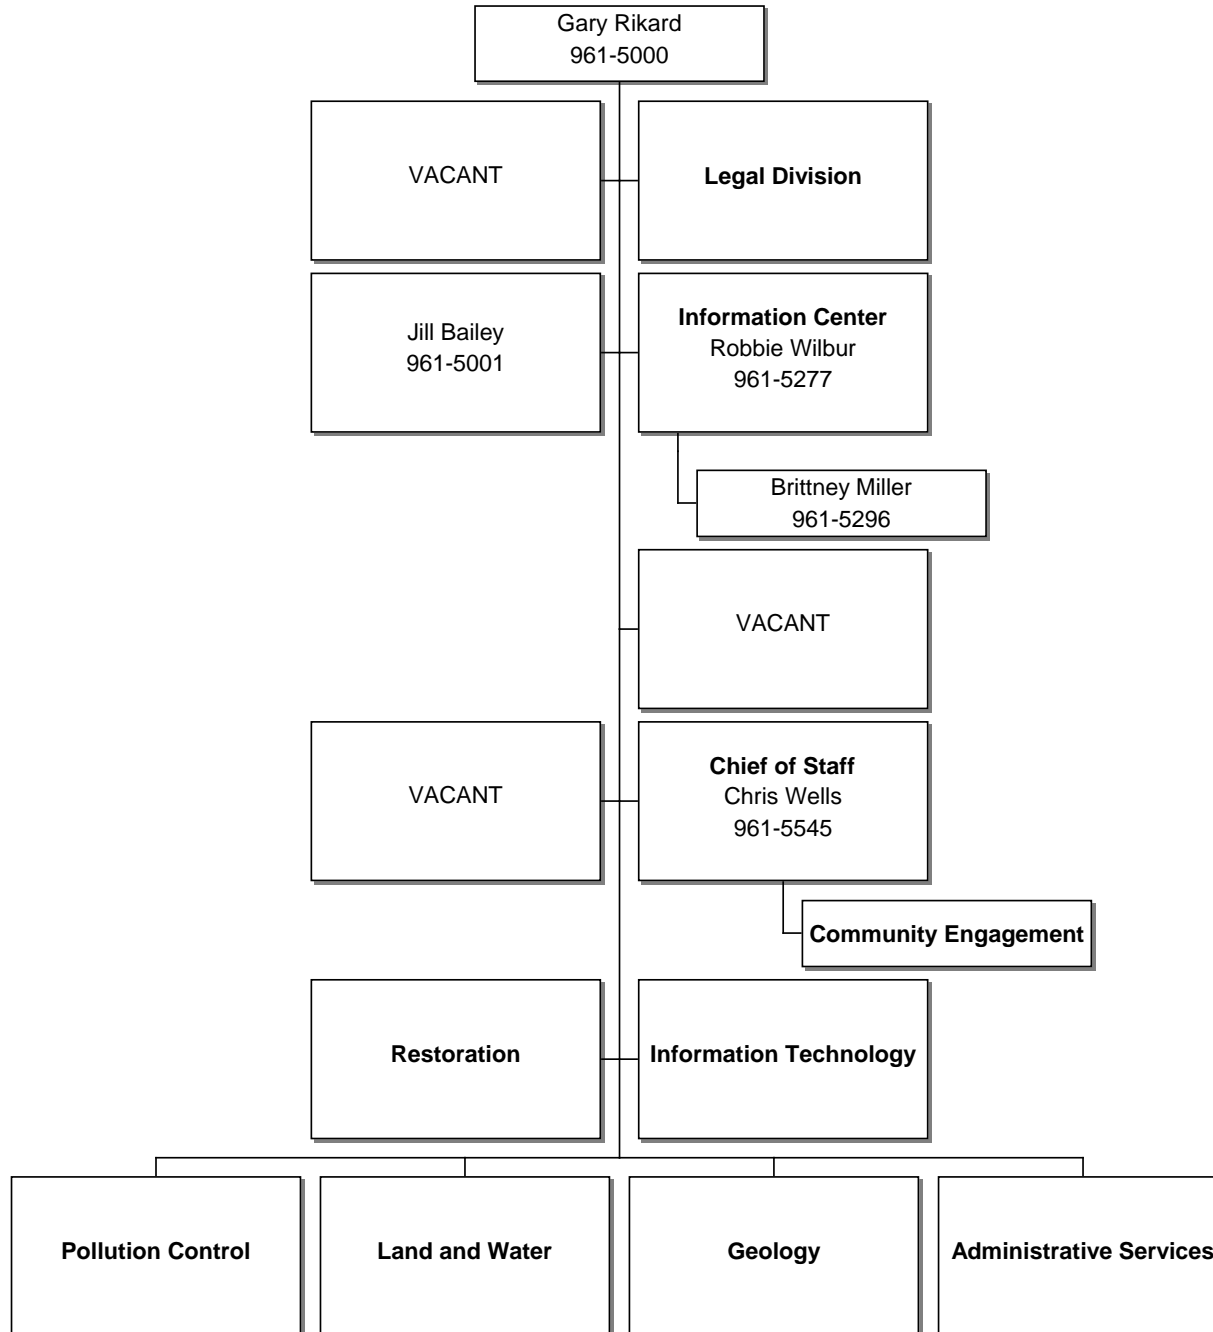

MISSISSIPPI DEPARTMENT OF ENVIRONMENTAL QUALITY  
Executive Director's Office  
Page 1

**MISSISSIPPI DEPARTMENT OF ENVIRONMENTAL QUALITY**

**EXECUTIVE DIRECTOR'S OFFICE**

**Legal Division**

**Page 2**

**MISSISSIPPI DEPARTMENT OF ENVIRONMENTAL QUALITY**