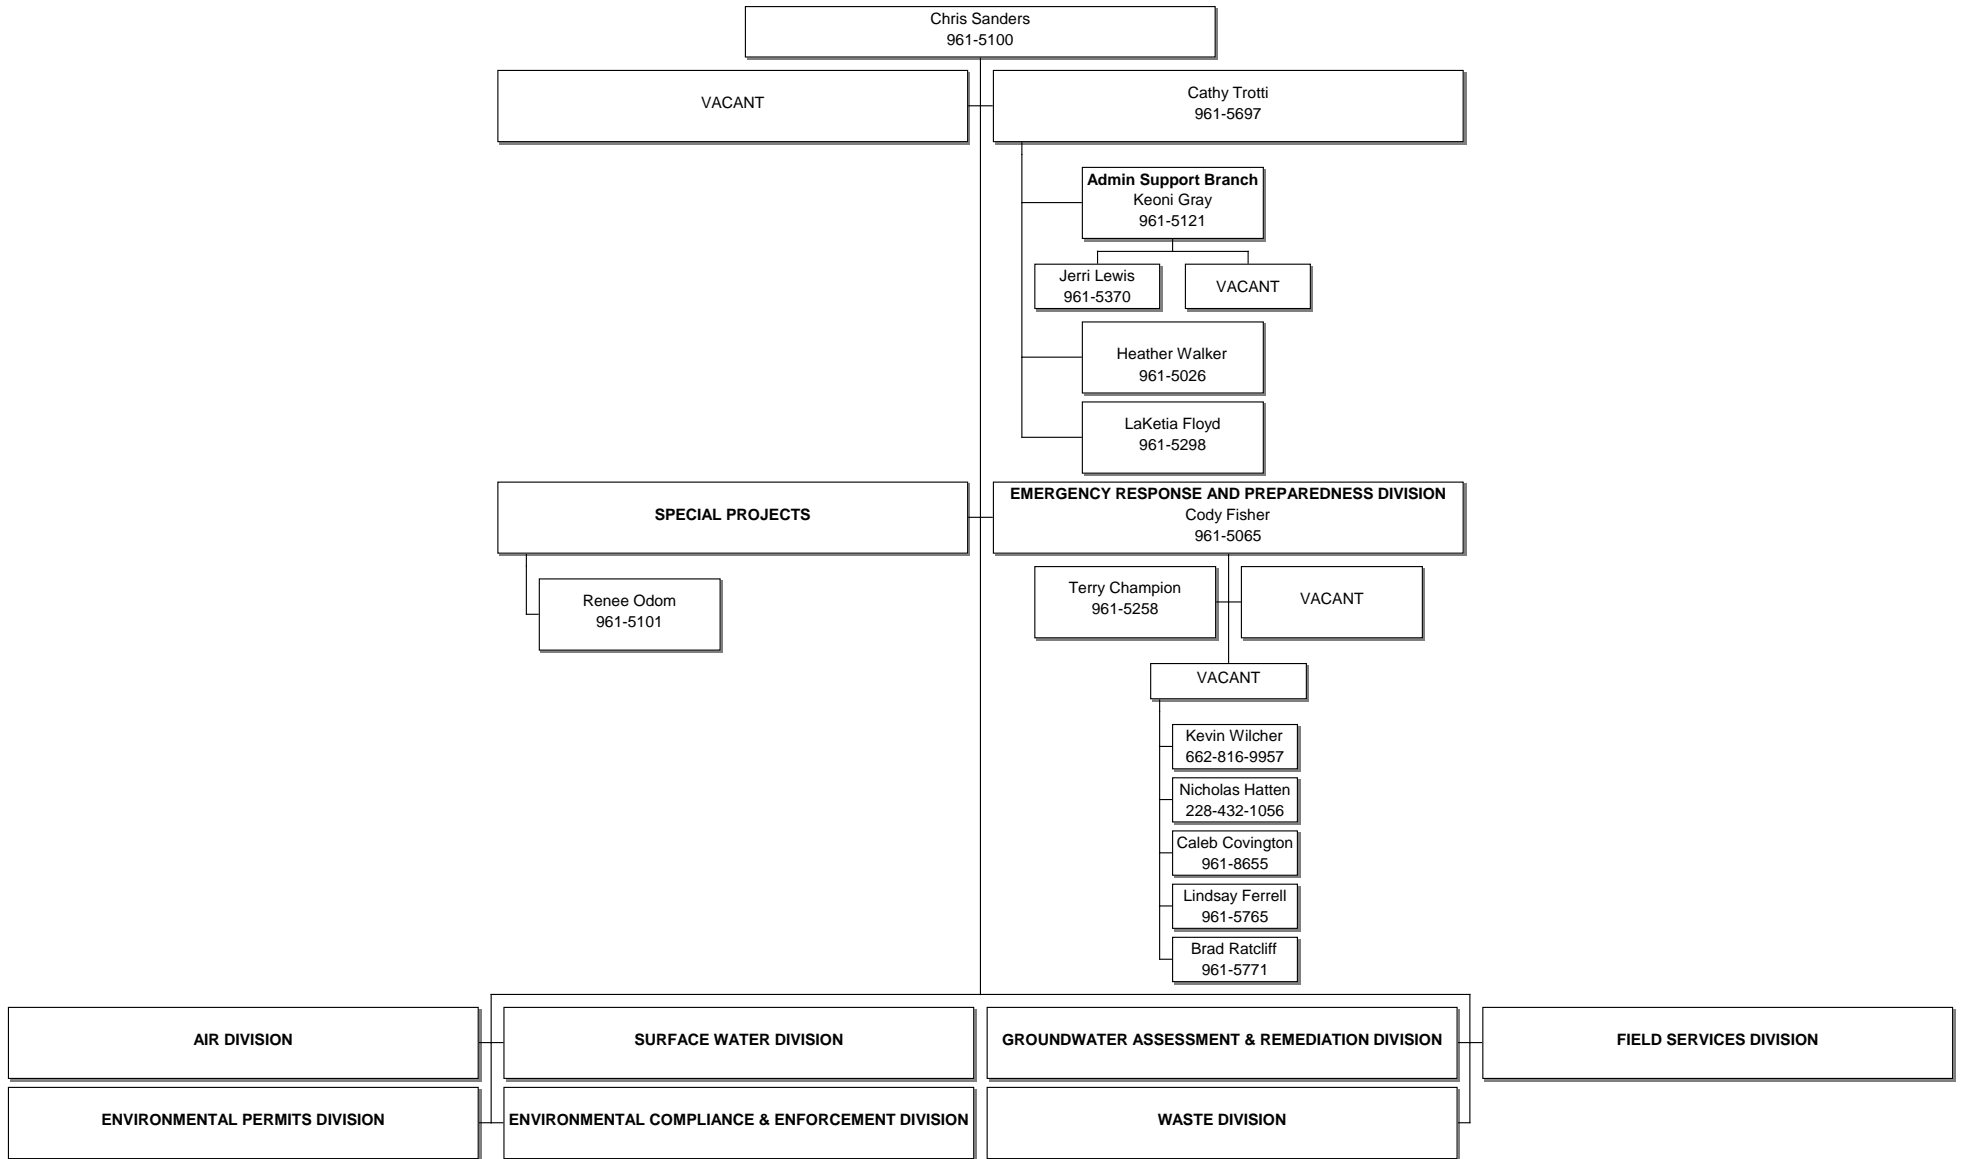

MISSISSIPPI DEPARTMENT OF ENVIRONMENTAL QUALITY  
Office of Pollution Control  
Page 1

MISSISSIPPI DEPARTMENT OF ENVIRONMENTAL QUALITY  
OFFICE OF POLLUTION CONTROL  
Air Division  
Page 2

MISSISSIPPI DEPARTMENT OF ENVIRONMENTAL QUALITY  
OFFICE OF POLLUTION CONTROL  
Surface Water Division  
Page 3