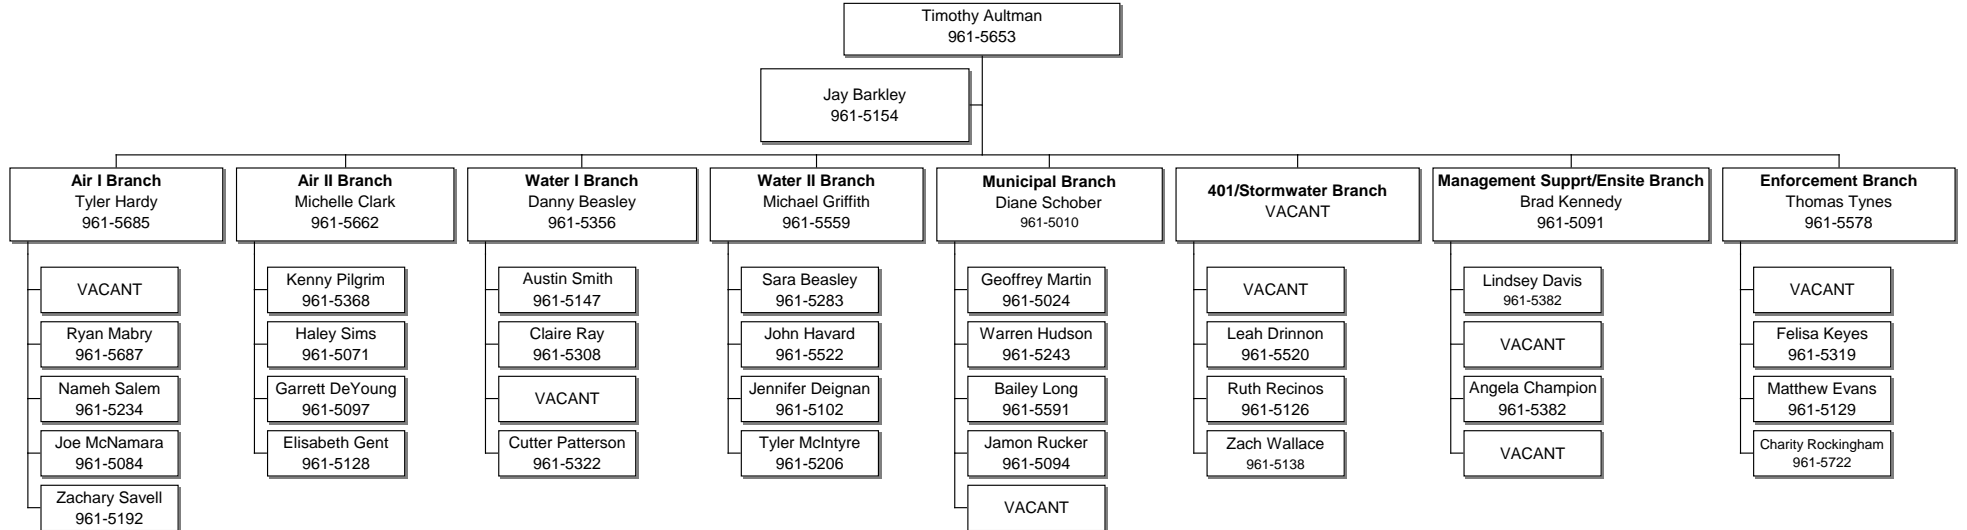

MISSISSIPPI DEPARTMENT OF ENVIRONMENTAL QUALITY
OFFICE OF POLLUTION CONTROL
Environmental Compliance and Enforcement Division
Page 12