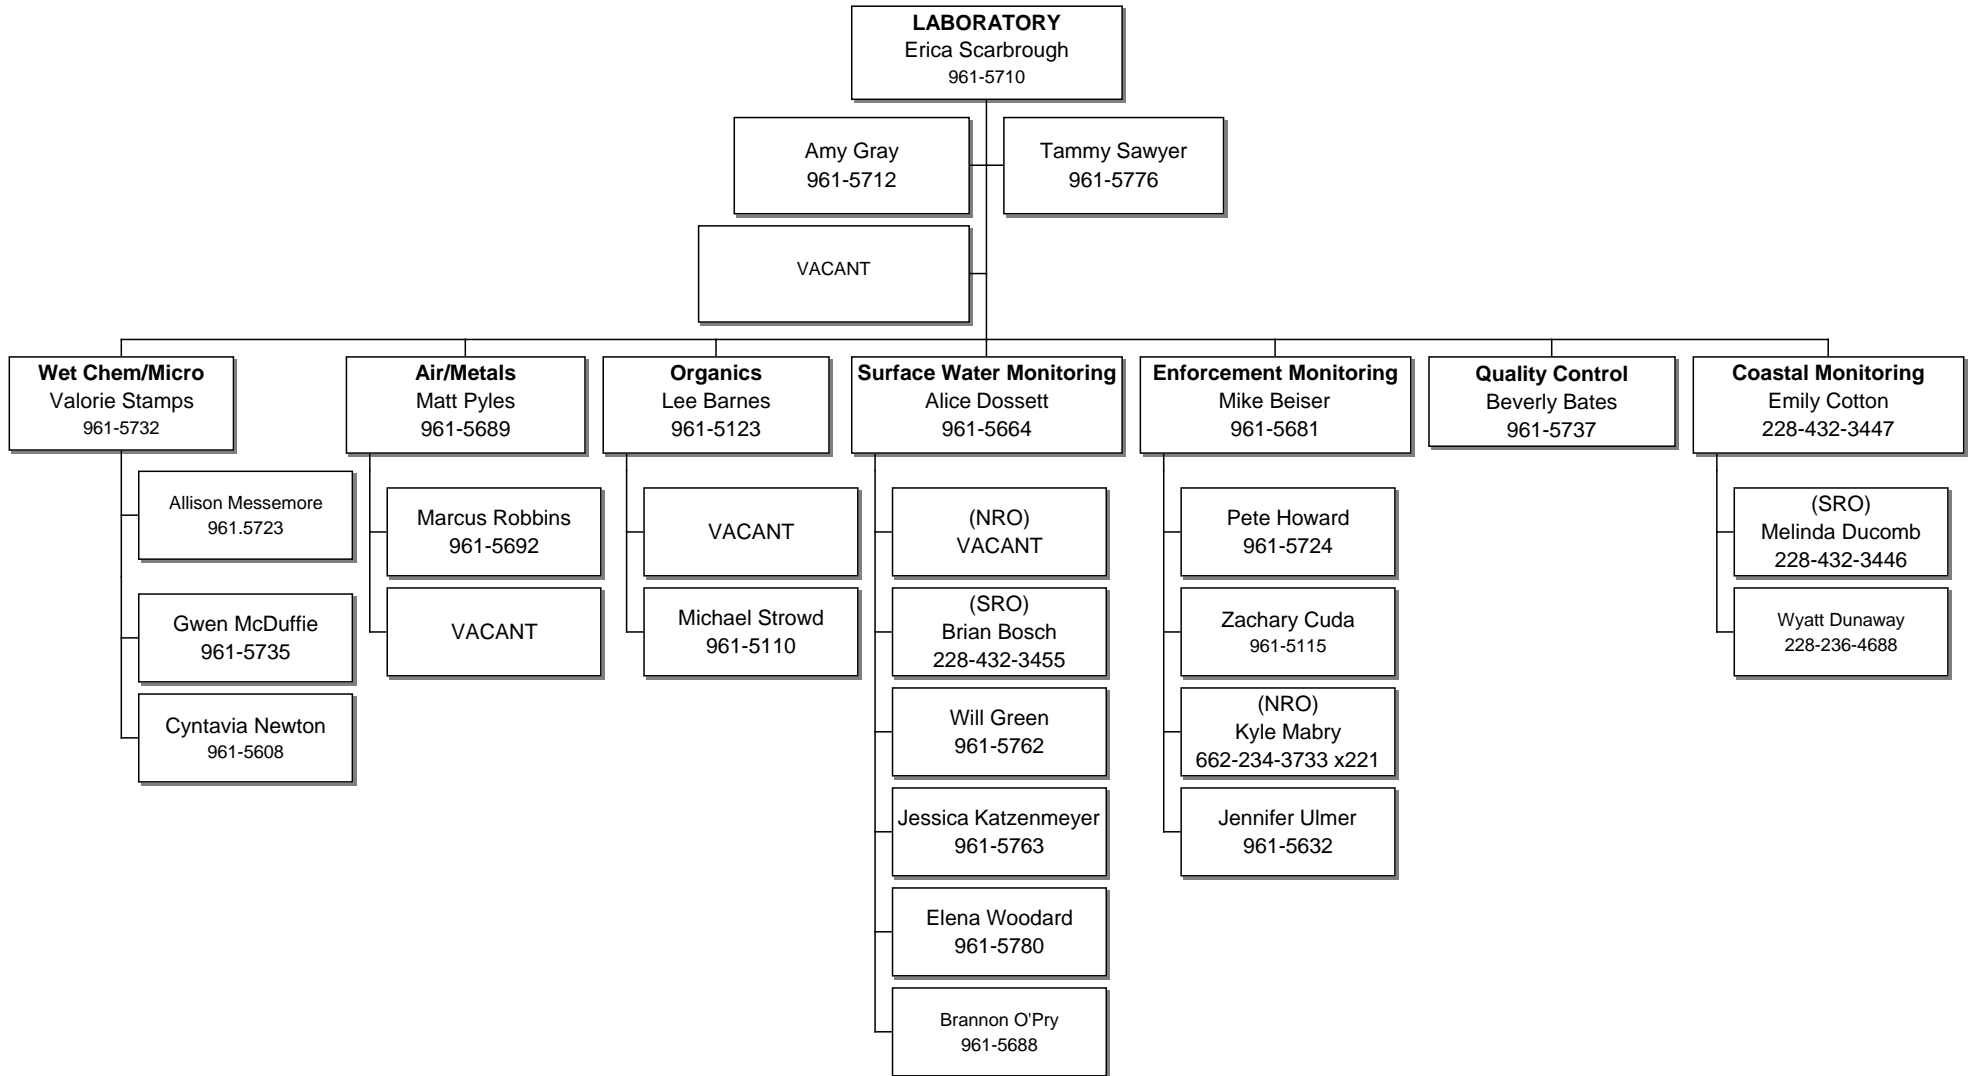

MISSISSIPPI DEPARTMENT OF ENVIRONMENTAL QUALITY
OFFICE OF POLLUTION CONTROL
Cont. Field Services Division
Page 10