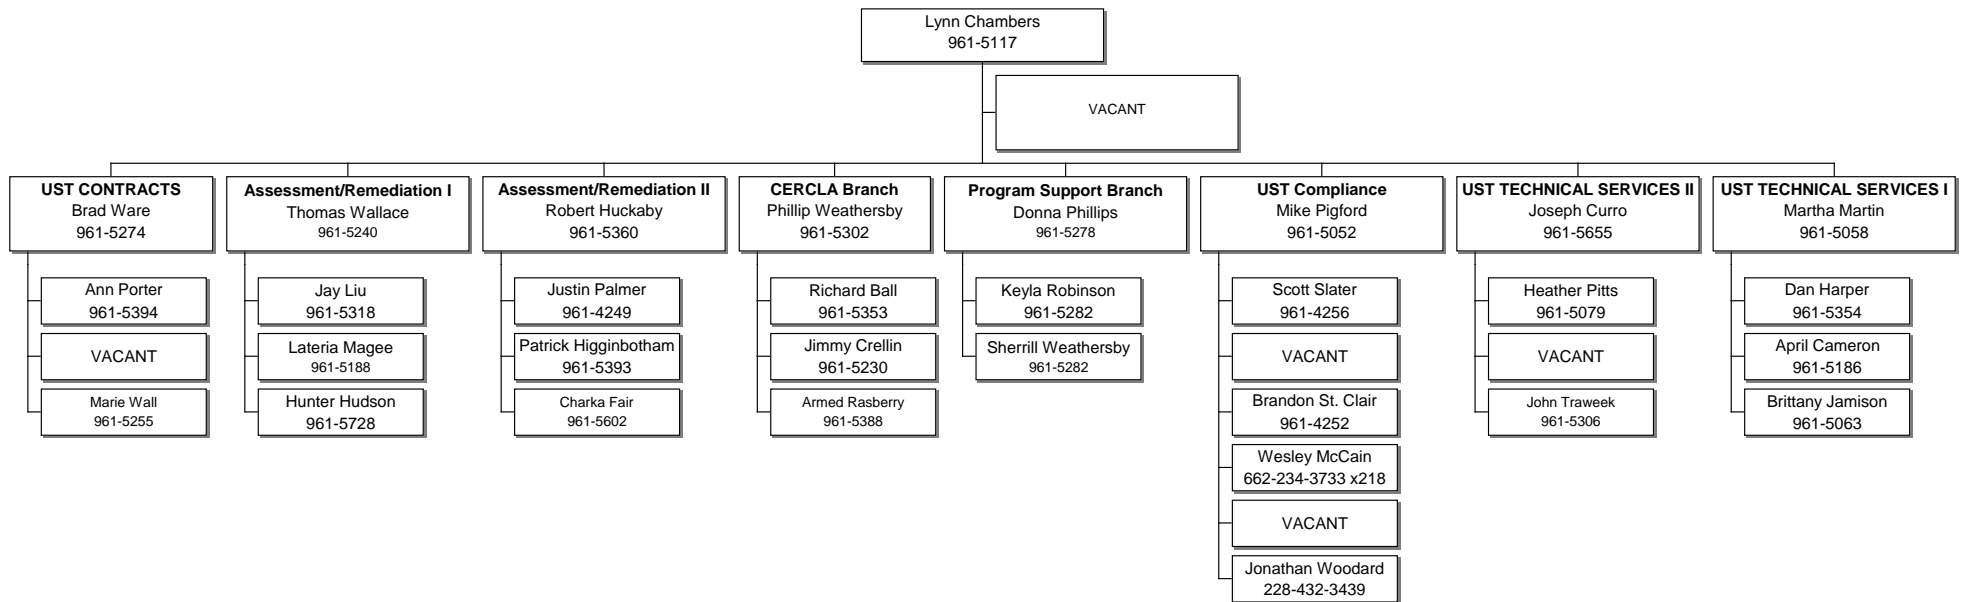

MISSISSIPPI DEPARTMENT OF ENVIRONMENTAL QUALITY
OFFICE OF POLLUTION CONTROL
Groundwater Assessment and Remediation Division
Page 5