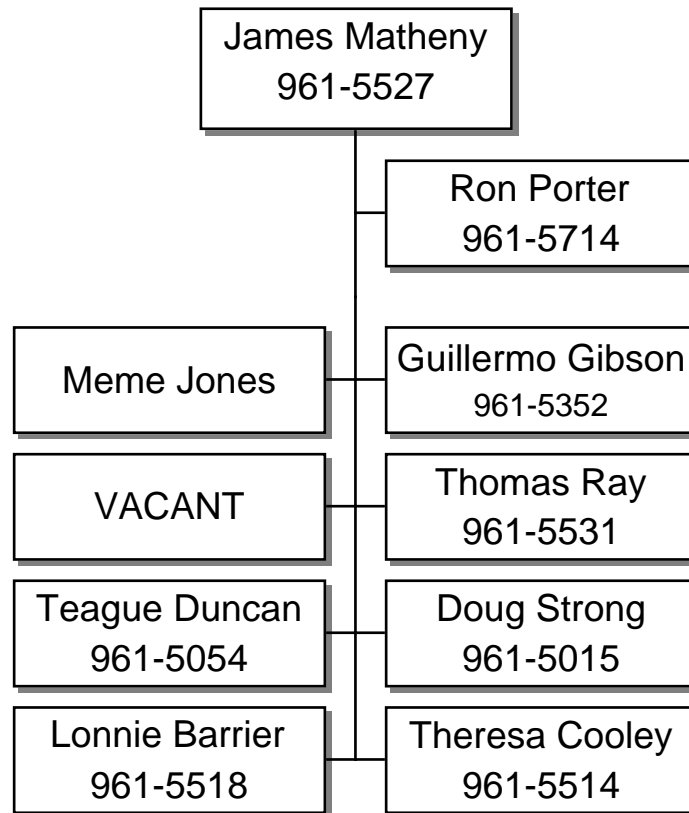

MISSISSIPPI DEPARTMENT OF ENVIRONMENTAL QUALITY

OFFICE OF GEOLOGY
Mining and Reclamation
Page 4