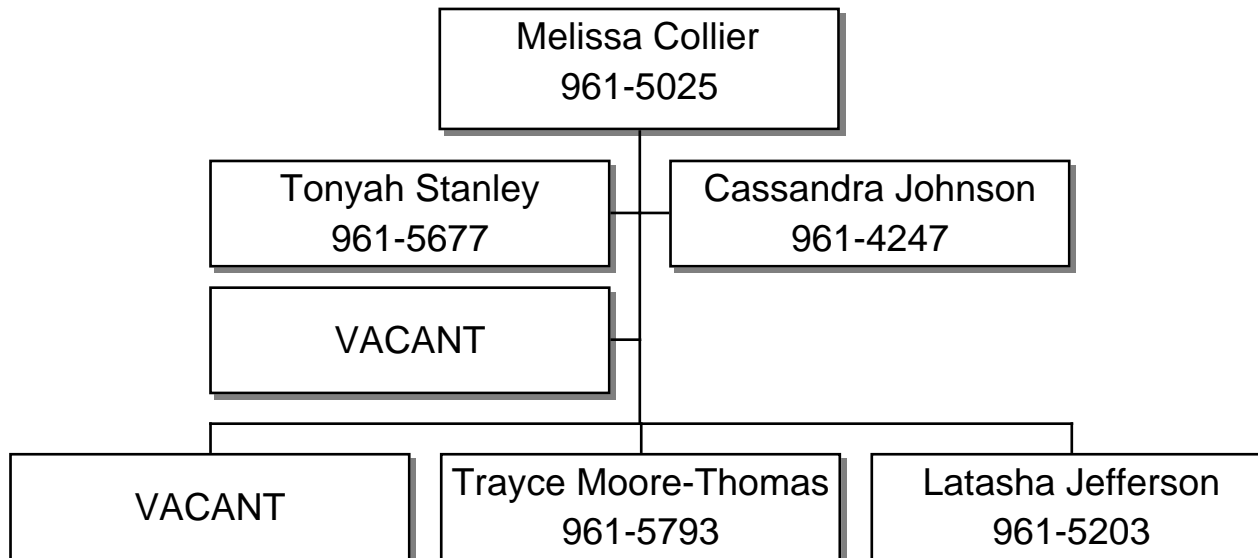

MISSISSIPPI DEPARTMENT OF ENVIRONMENTAL QUALITY

EXECUTIVE DIRECTOR'S OFFICE

Office of Community Engagement

Page 3