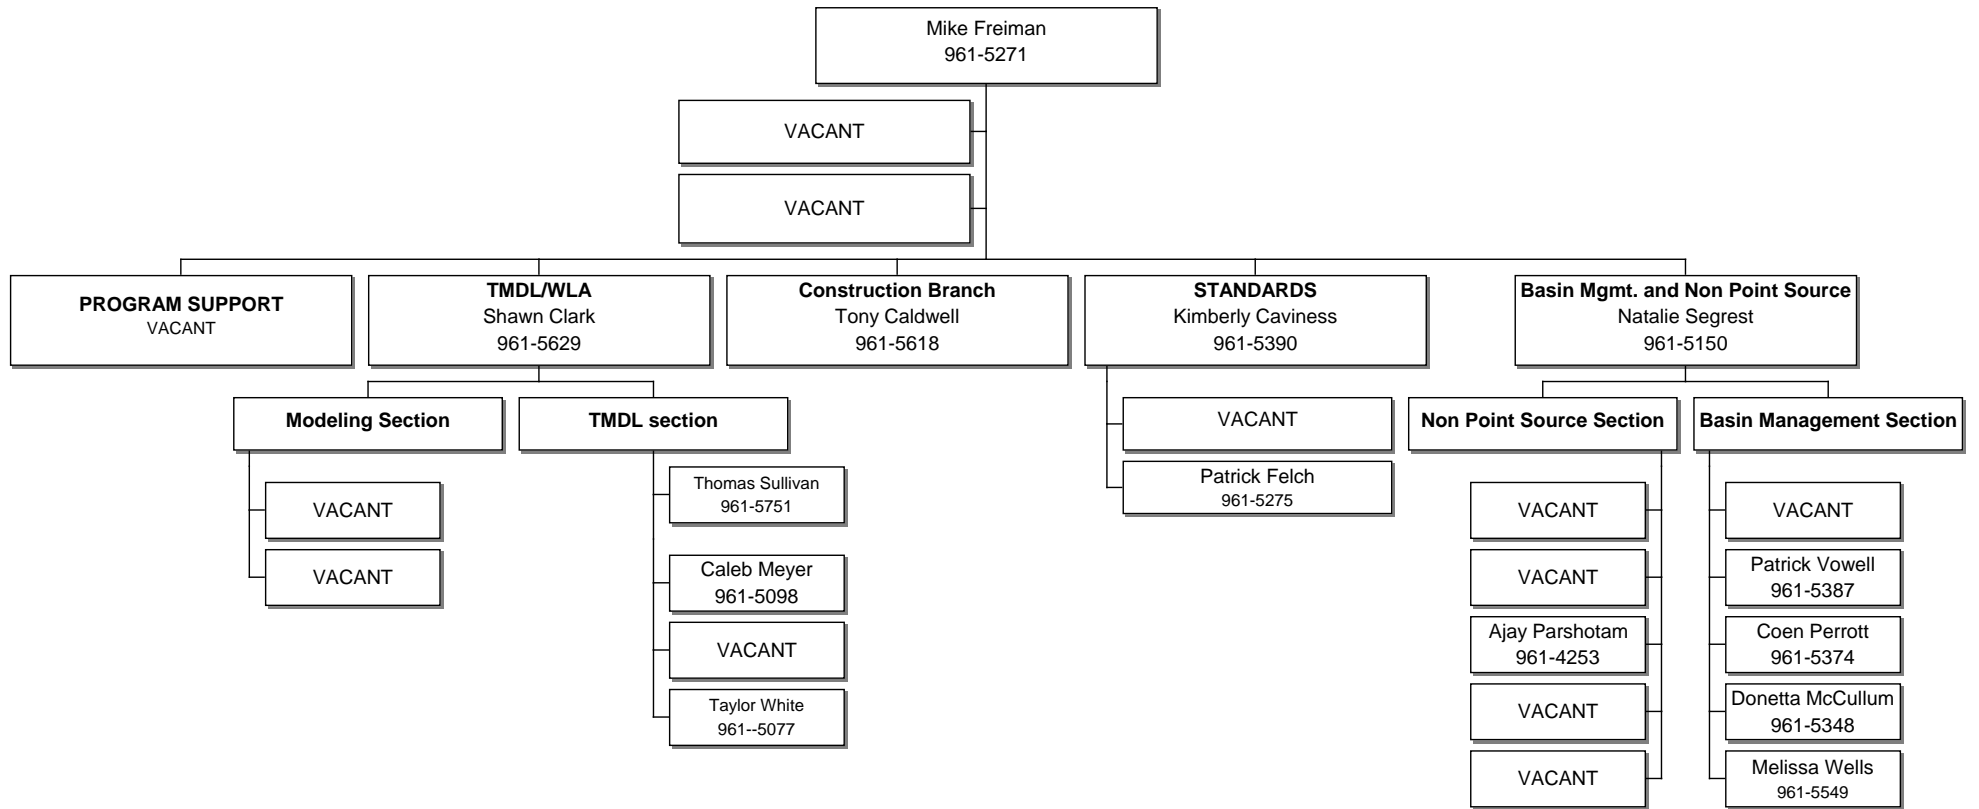

MISSISSIPPI DEPARTMENT OF ENVIRONMENTAL QUALITY
OFFICE OF POLLUTION CONTROL
Surface Water Division
Page 3