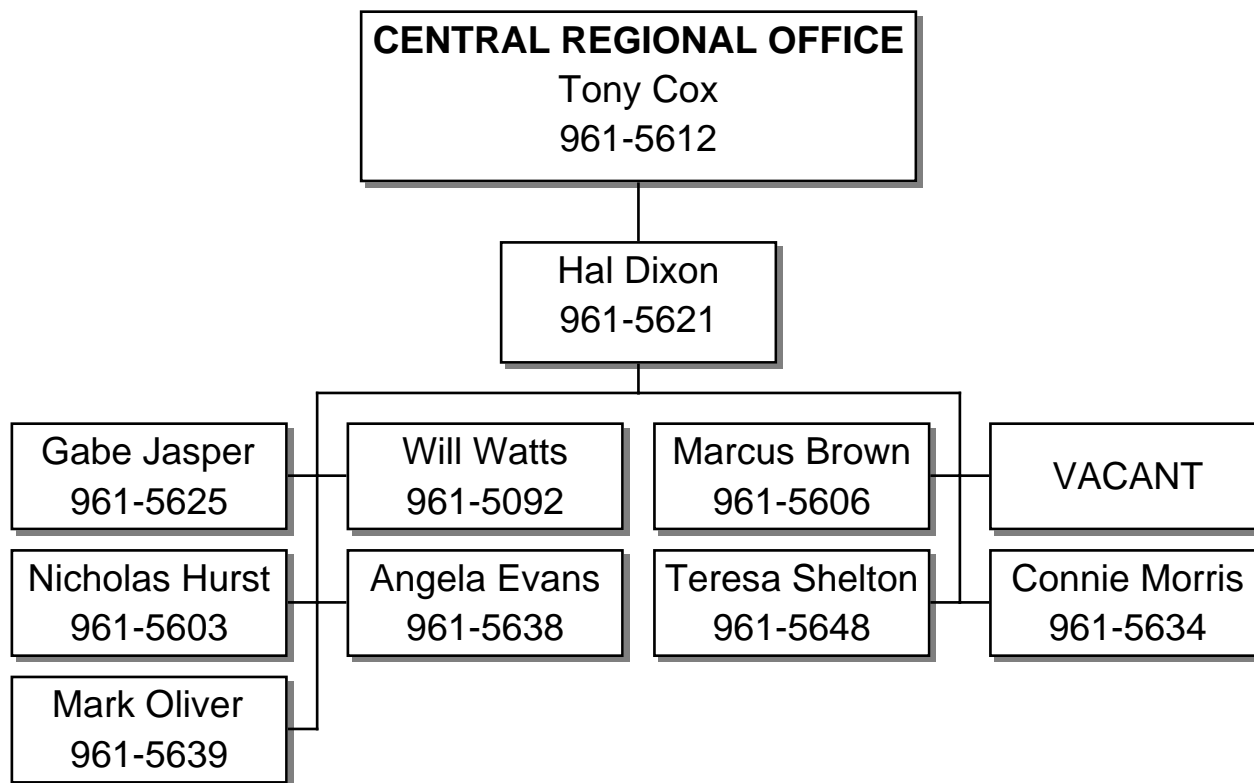

MISSISSIPPI DEPARTMENT OF ENVIRONMENTAL QUALITY
OFFICE OF POLLUTION CONTROL
Cont. Field Services Division
Page 8