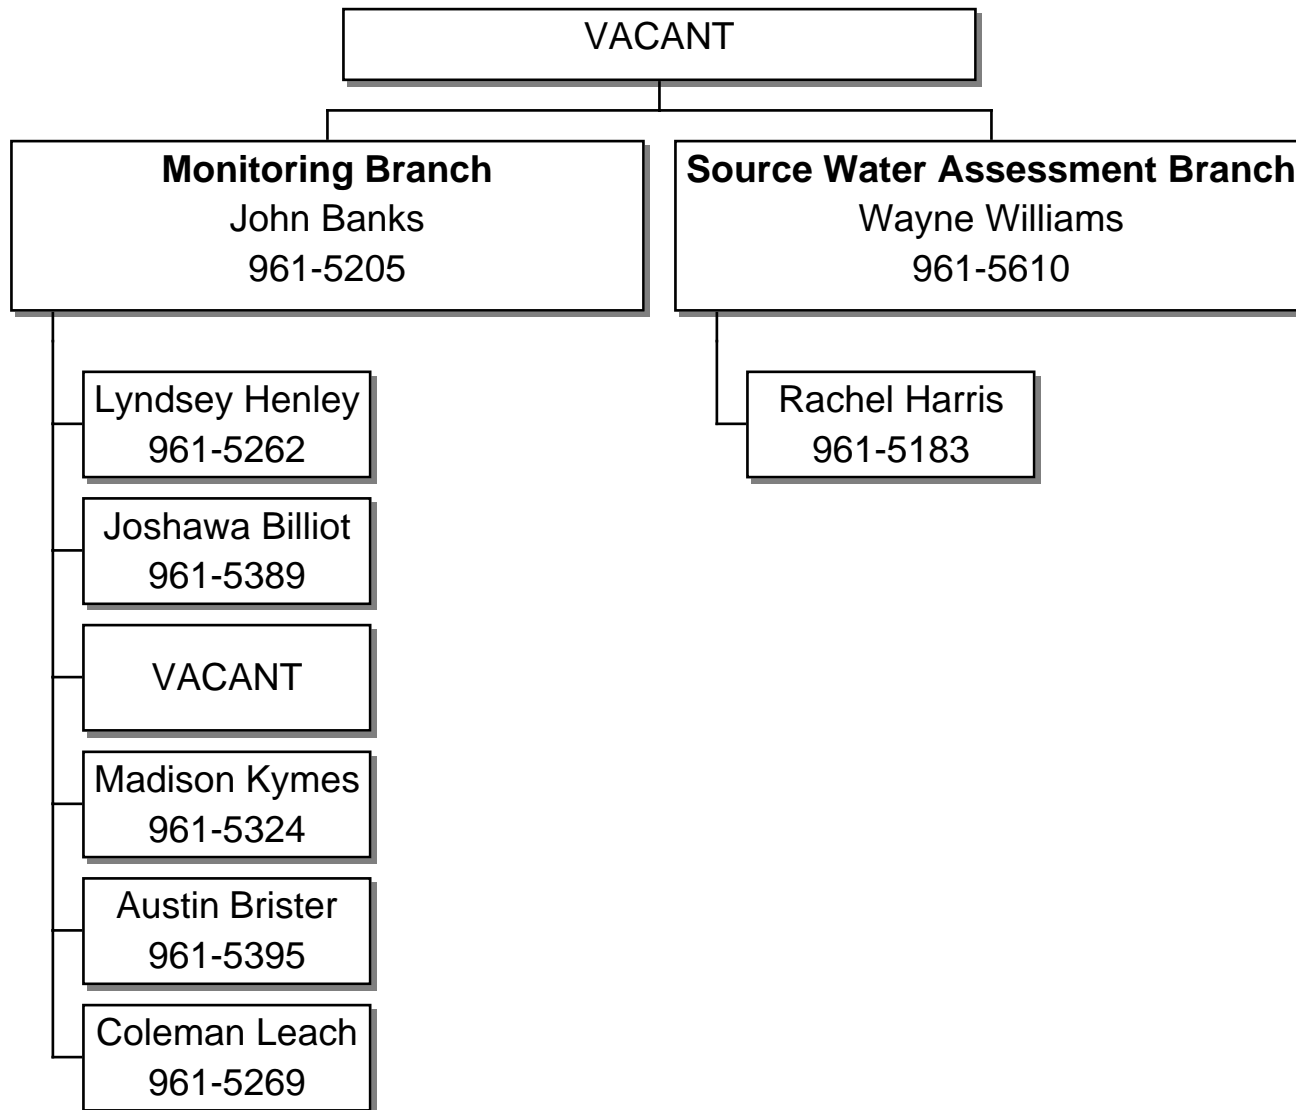

MISSISSIPPI DEPARTMENT OF ENVIRONMENTAL QUALITY

OFFICE OF LAND AND WATER RESOURCES

Water Resources Management

Page 2