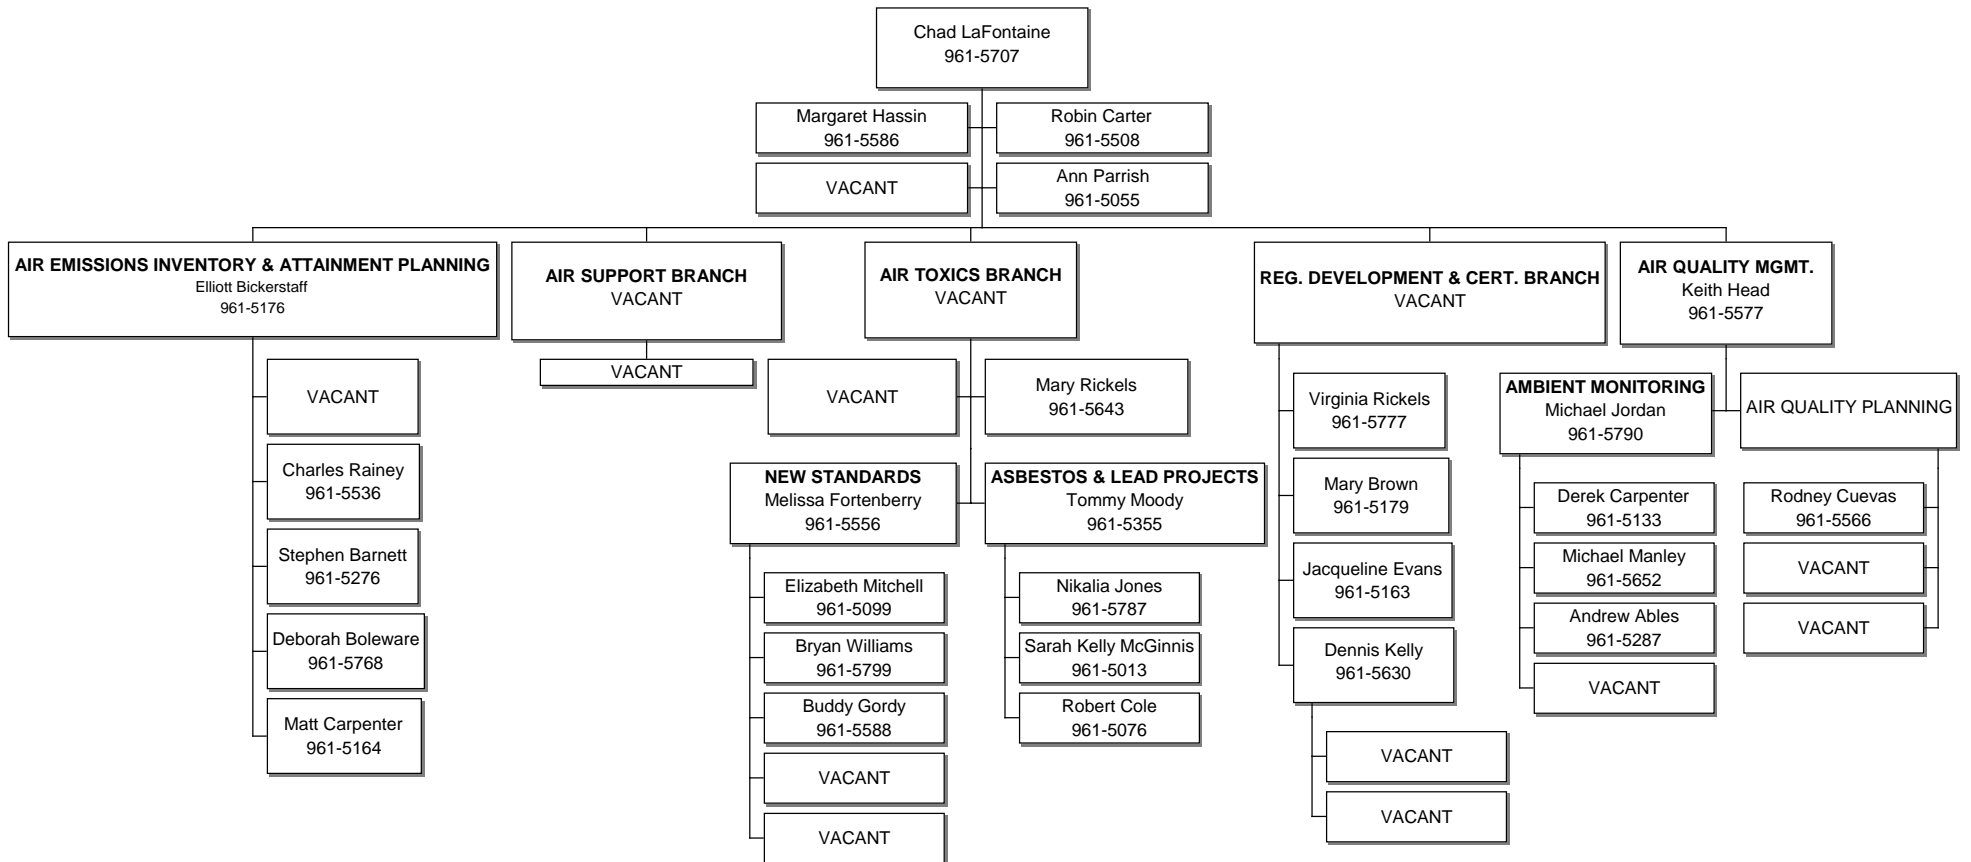

MISSISSIPPI DEPARTMENT OF ENVIRONMENTAL QUALITY
OFFICE OF POLLUTION CONTROL
Air Division
Page 2