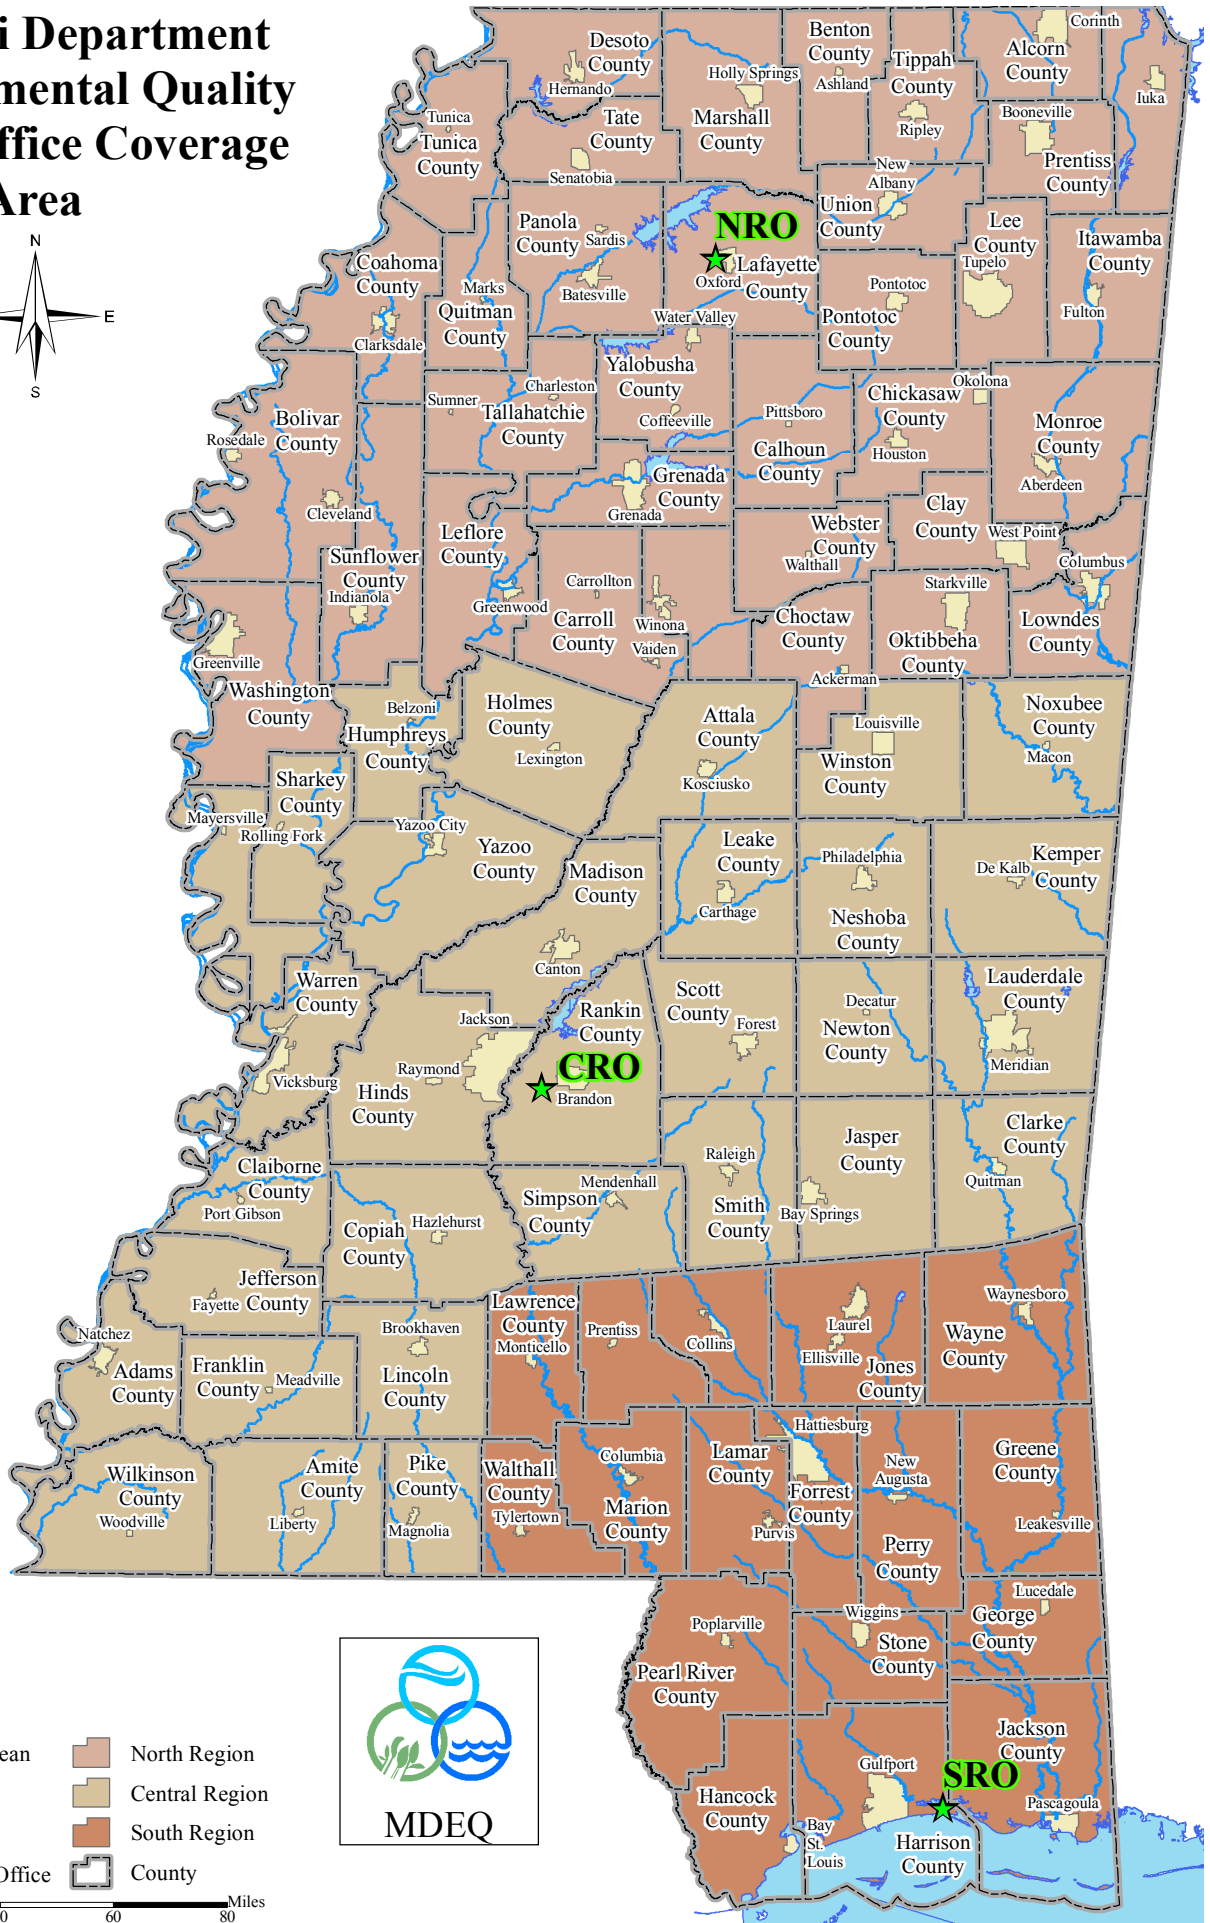

Mississippi Department of Environmental Quality Regional Office Coverage Area

Area

Legend

- Lake, Pond, or Ocean
- Major River
- County Seat
- MDEQ Regional Office
- North Region
- Central Region
- South Region
- County